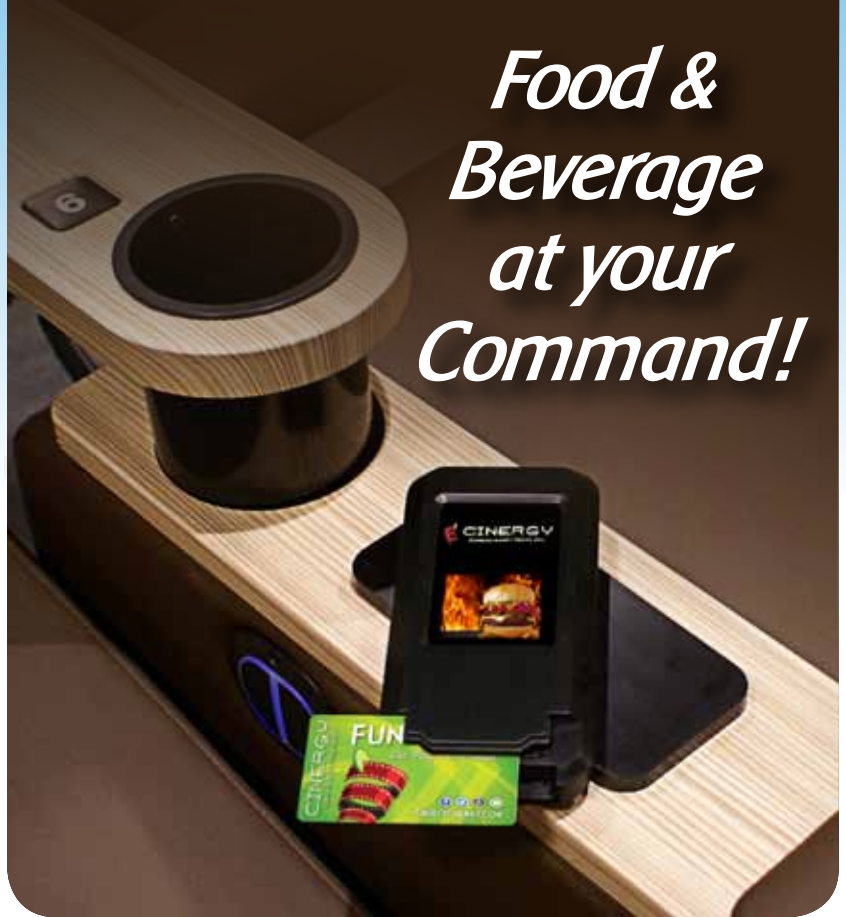

ORDER

COMMANDER[®]

Online, Lobby or at the
Seat Food & Drink Ordering

Reduce your
operating costs

Decrease
wait times

Increase customer
satisfaction

*Food &
Beverage
at your
Command!*

Features

- Preorder food & drinks online
- Tap, EMV & Swipe Credit Card payment
- Interface to your POS system
- One touch drink refill
- Alcohol ID check feature
- Digital menu
- Multi-language capability
- Illuminated seat marquee
- Auto dimming
- Water & spill resistant
- In seat advertising
- Customer survey
- Customer loyalty program
- Stand alone mode
- Integration to all PlexCall systems

Available in 7" and 9.7"